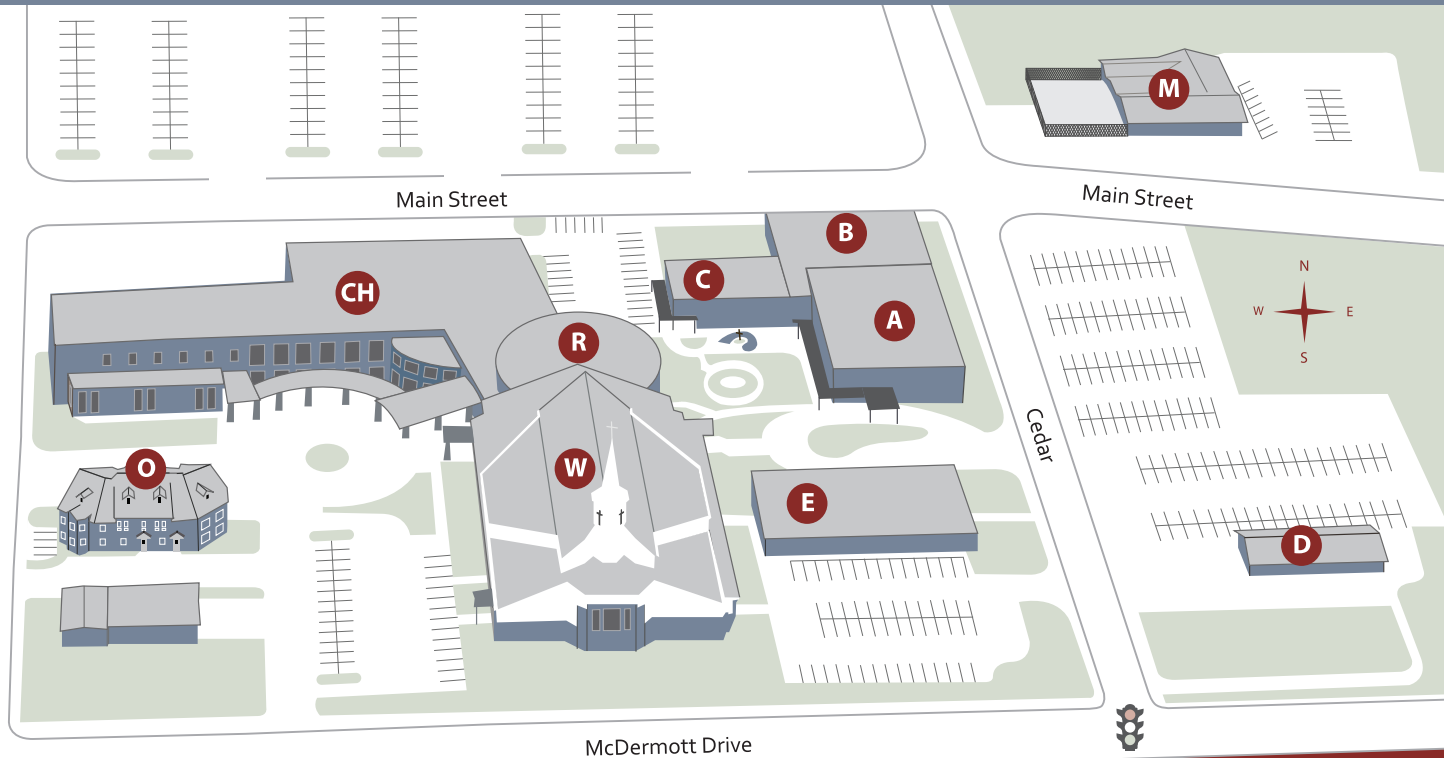

CAMPUS MAP

- **W** Worship Center
- **R** Rotunda
- **CH** Children's Building
- **A** Building A (The Curb-Student Center)
- **B** Building B
- **C** Building C
- **D** Building D
- **E** Building E
- **M** Main Street
- **O** Administrative Offices

FBCALLEN
faith · belong · commission

201 E. McDermott
Allen, TX 75002
972.727.8241
fbcallen.org

Contact Ross Ramsey
Minister of Education
ross.ramsey@fbcallen.org

Please visit the **Welcome Desk**
in the Rotunda for assistance.