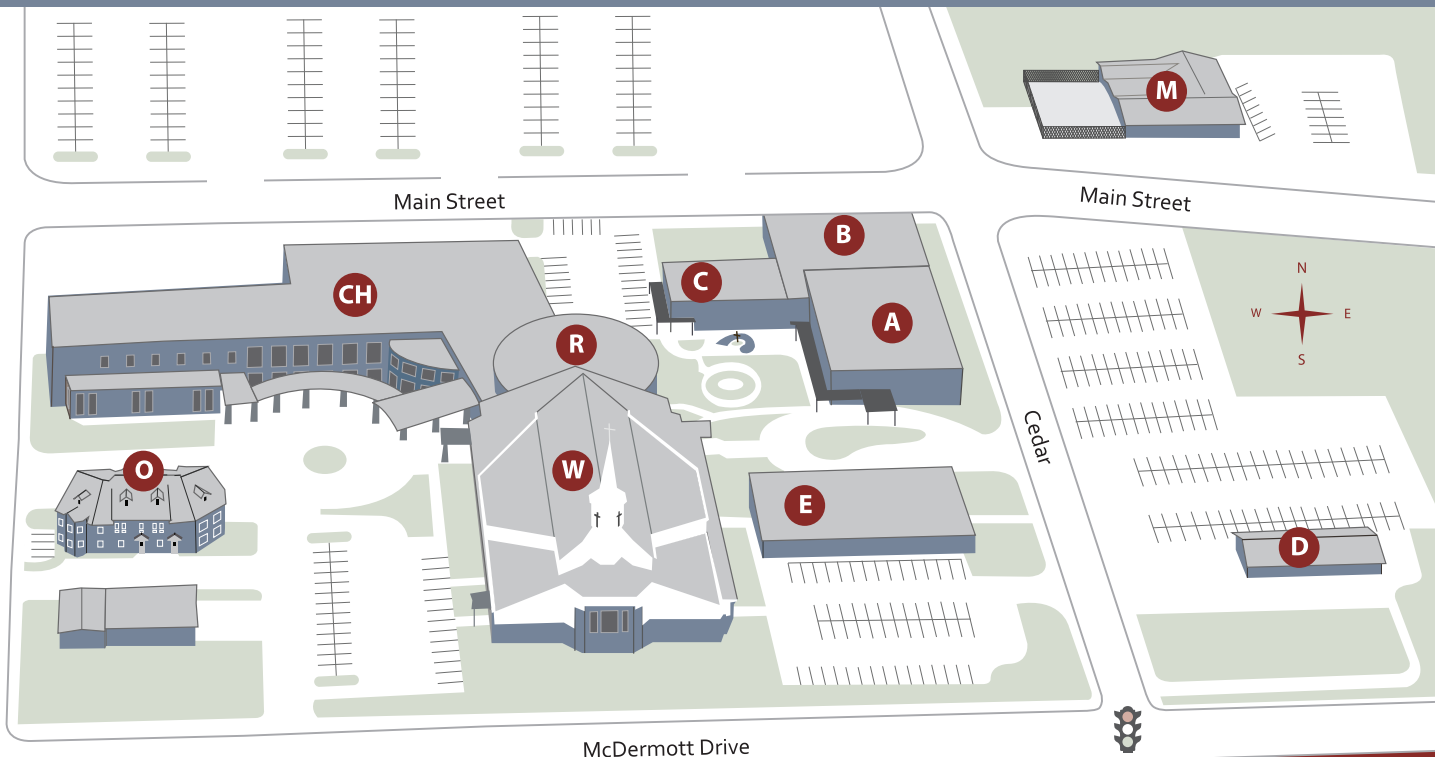

*Pattern of Discipleship is a biblical accountability group using God's Word as the guide.
Contact: Ross Ramsey at ross.ramsey@fbcallen.org

CAMPUS MAP

- W** Worship Center
- R** Rotunda
- CH** Children's Building
- A** Building A (The Curb-Student Center)
- B** Building B
- C** Building C
- D** Building D
- E** Building E
- M** Main Street
- O** Administrative Offices