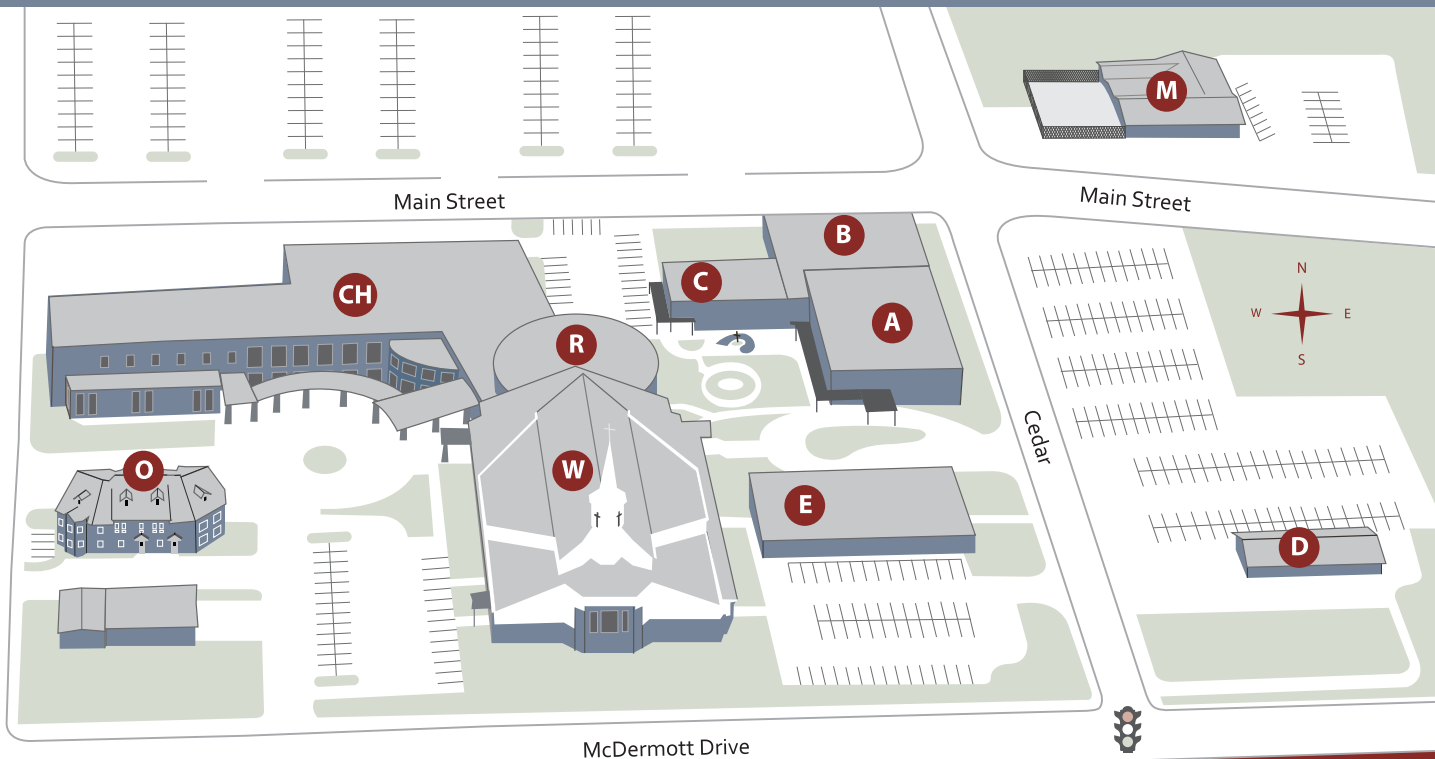

Contact: Ross Ramsey at ross.ramsey@fbcallen.org

CAMPUS MAP

- W** Worship Center
- R** Rotunda
- CH** Children's Building
- A** Building A (The Curb-Student Center)
- B** Building B
- C** Building C
- D** Building D
- E** Building E
- M** Main Street
- O** Administrative Offices