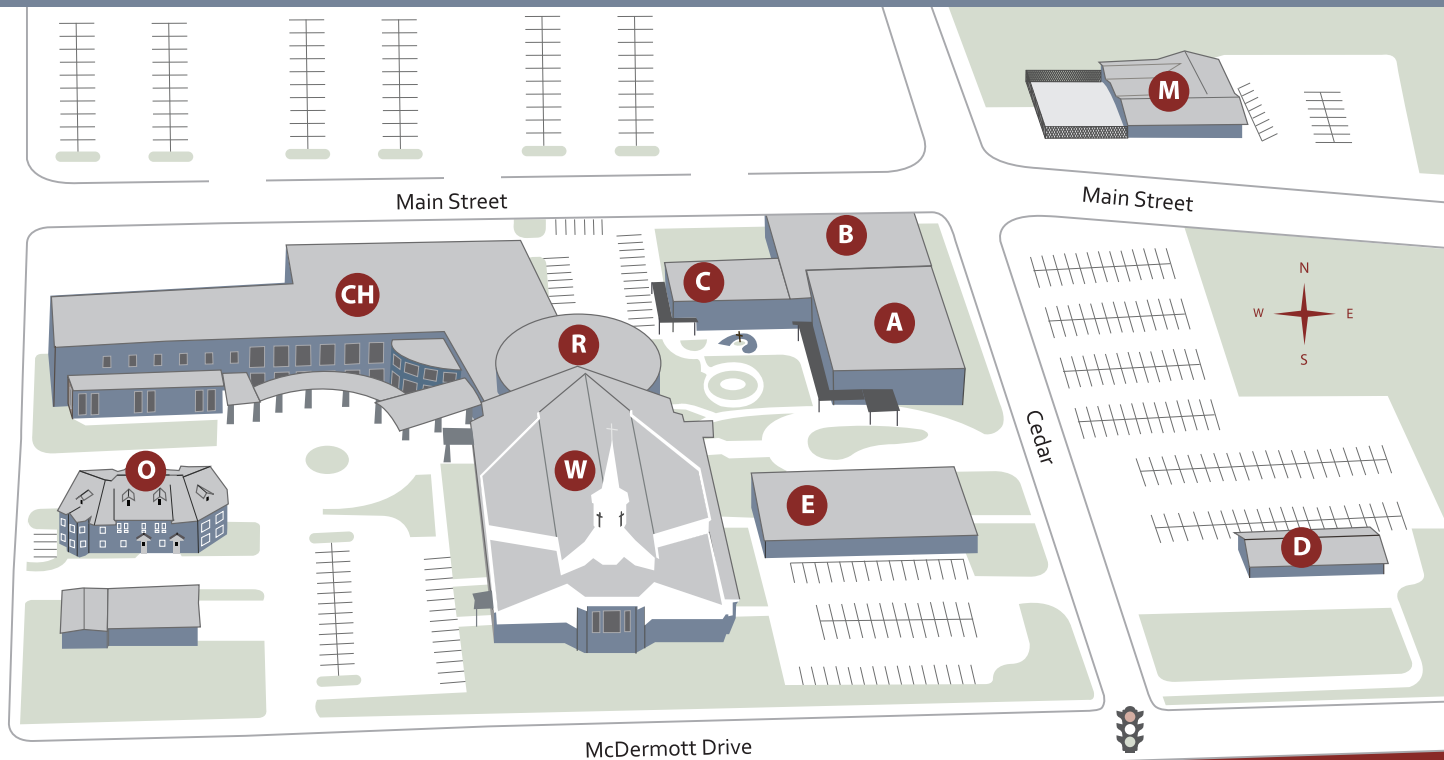

Contact: Ross Ramsey at ross.ramsey@fbcallen.org

CAMPUS MAP

- W** Worship Center
- R** Rotunda
- CH** Children's Building
- A** Building A (The Curb-Student Center)
- B** Building B
- C** Building C
- D** Building D
- E** Building E
- M** Main Street
- O** Administrative Offices