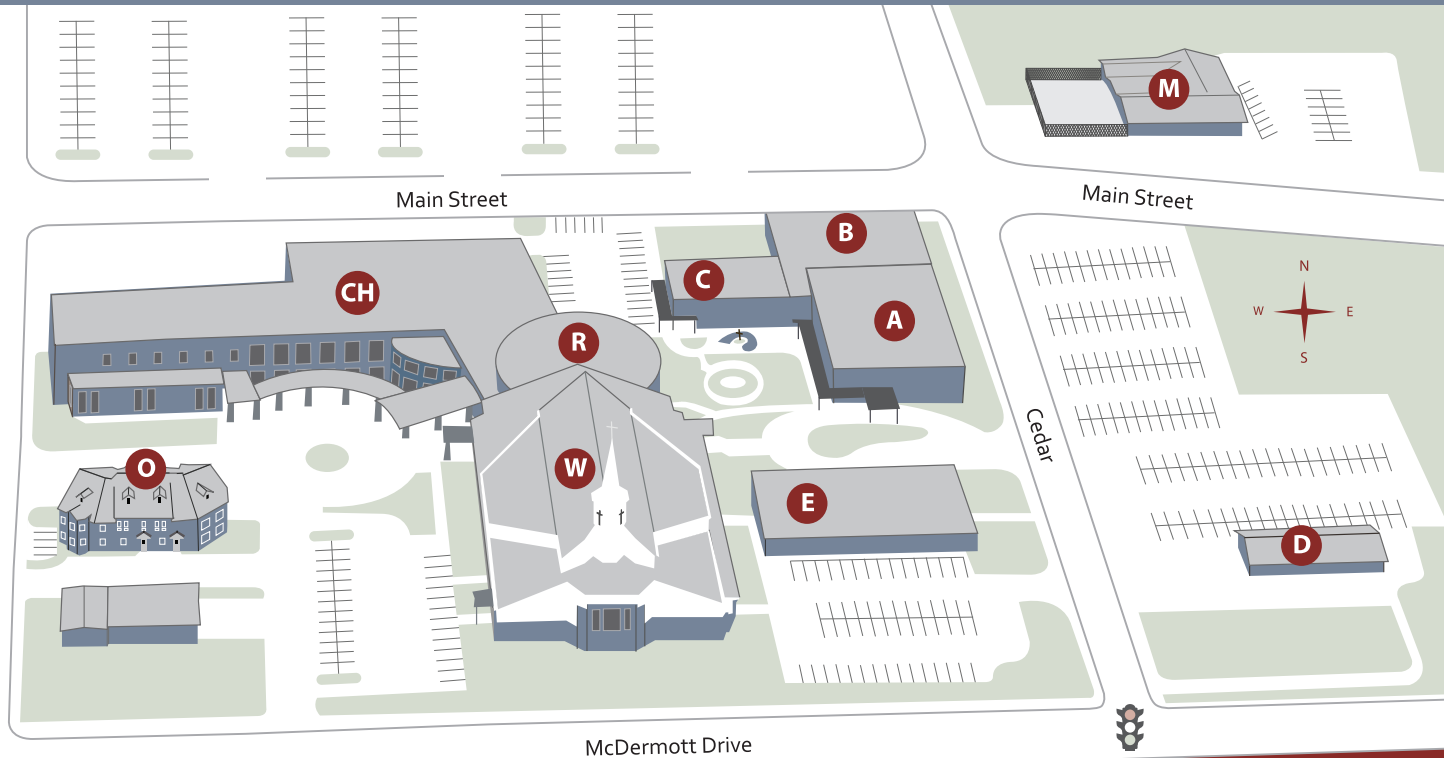

Contact: Ross Ramsey at ross.ramsey@fbcallen.org

CAMPUS MAP

- W** Worship Center
- R** Rotunda
- CH** Children's Building
- A** Building A (The Curb-Student Center)
- B** Building B
- C** Building C
- D** Building D
- E** Building E
- M** Main Street
- O** Administrative Offices